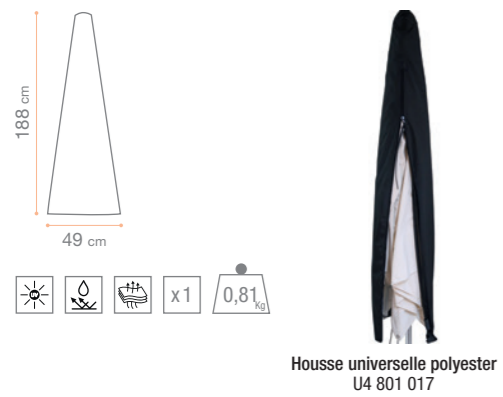

HOUSSE PARASOL - PARASOL COVER