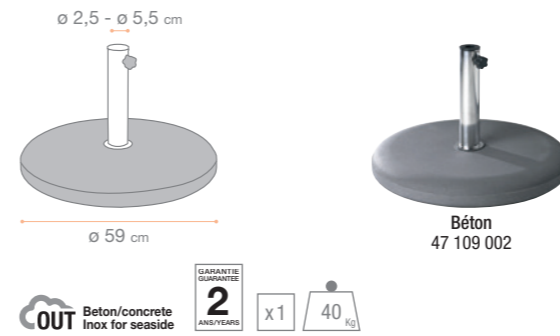

BASES PARASOL - PARASOL BASES