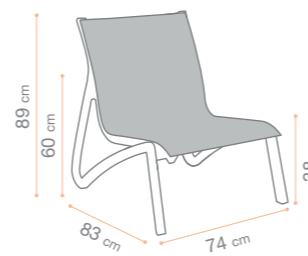

REPOS - LOUNGE

CANNES

SUNSET GREEN EDITION

NEW

NEW

SUNSET