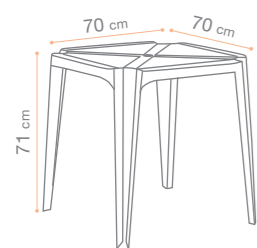

TABLE ECOFIX

AQUABA

NEW

NEW

PALMA

SUN

NEW

© Pierrick VERNY