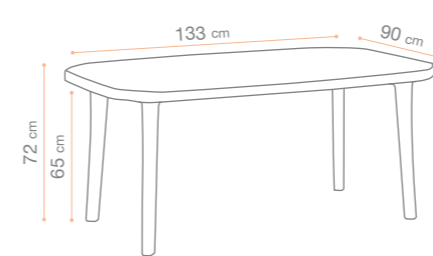

CANNES

GREGGIA

NEW

NEW

RAMATUELLE 73'

MIAMI 133

NEW

NEW

NEW

NEW