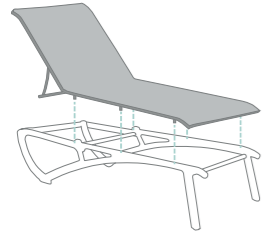

SUNSET & SUNSET CONFORT BAINS DE SOLEIL / SUNLOUNGERS