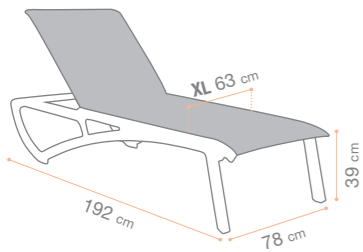

SUNSET GREEN EDITION

NEW

NEW

SUNSET CONFORT

SUNSET

NEW

JAMAÏCA BEACH

NEW