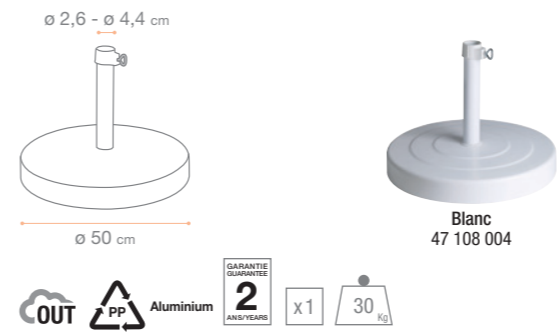

BASES PARASOL - PARASOL BASES