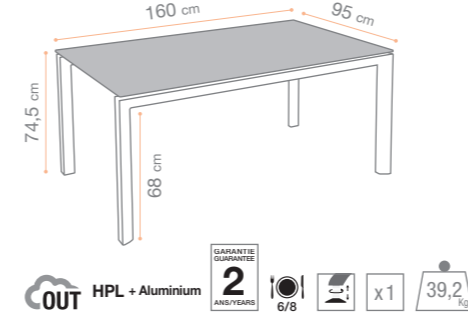

CANNES

GREGGIA

NEW

NEW

RAMATUELLE 73'

MIAMI 133

NEW

NEW

NEW

NEW