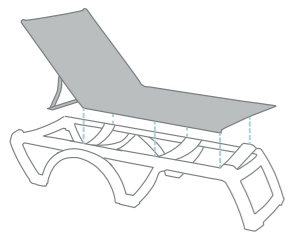

JAMAÏCA BEACH BAINS DE SOLEIL / SUNLOUNGERS