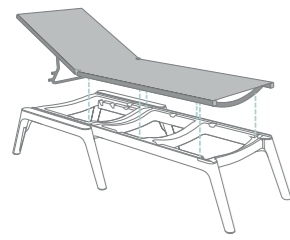

PROVENCE

PROTECTION THAT LIVES BY
MICROBAN

* MADE WITH
ecolibrium
BIO BASED PLASTICIZERS

SUNSET & SUNSET CONFORT BAINS DE SOLEIL / SUNLOUNGERS

PROTECTION THAT LIVES BY
MICROBAN

* MADE WITH
ecolibrium
BIO BASED PLASTICIZERS

PROTECTION THAT LIVES BY
MICROBAN

JAMAÏCA BEACH BAINS DE SOLEIL / SUNLOUNGERS

PROTECTION THAT LIVES BY
MICROBAN

BALI & BALI CONFORT BAINS DE SOLEIL / SUNLOUNGERS

PROTECTION THAT LIVES BY
MICROBAN

PROTECTION THAT LIVES BY
MICROBAN

© Pierrick VERNY