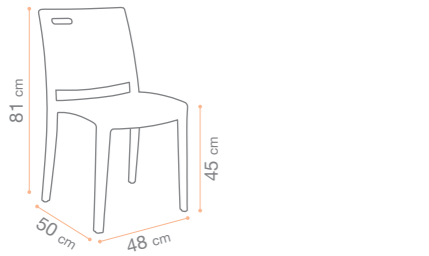

SUNDAY

NEW

NEW

NEW

NEW

CLIP

MIAMI BISTROT

MIAMI PIANTE

NEW