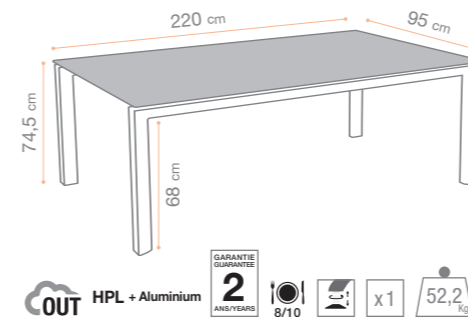

CANNES

GREGGIA

NEW

NEW

RAMATUELLE 73'

MIAMI 133

NEW

NEW

NEW

NEW